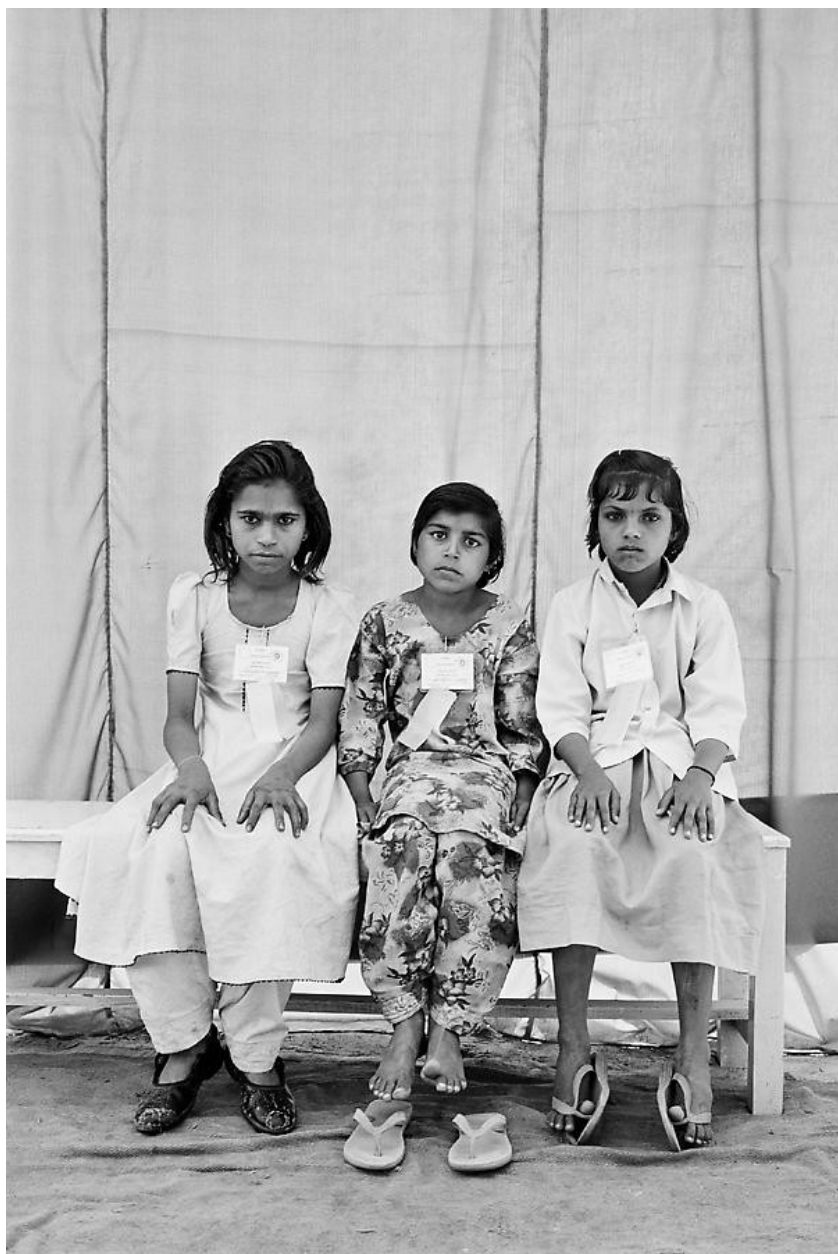

Thomas Erben Gallery

Gauri Gill
Licchma, Kaali and Raju, 2003
Archival inkjet print
42 x 28 in
106.7 x 71.1 cm
Edition of 7

Thomas Erben Gallery Inc.
526 West 26th Street, 4th floor
New York, NY 10001
212.645.8701
www.thomaserben.com
info@thomaserben.com