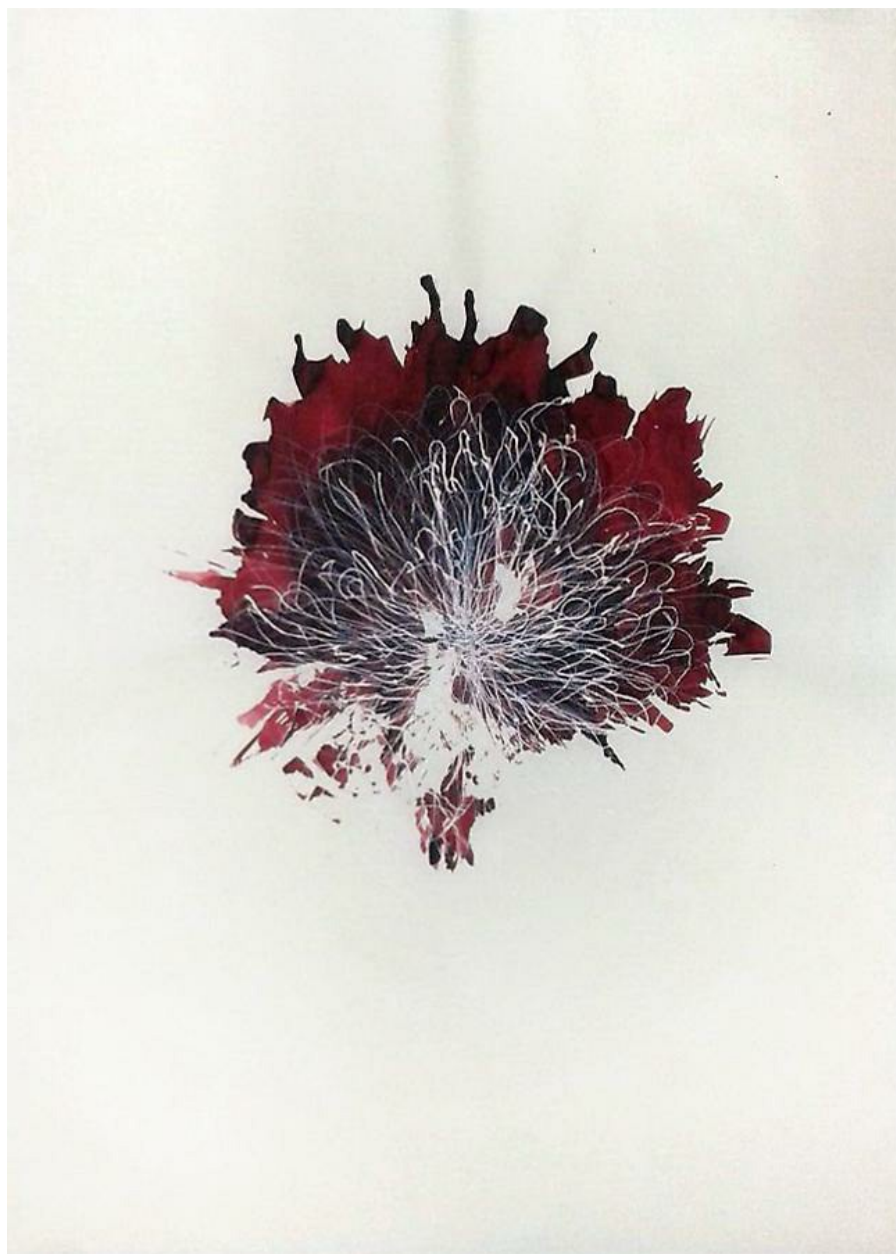

Thomas Erben Gallery

Aditi Singh
Untitled, 2013
Ink and wax pencil on German paper
39 x 28 in
99.1 x 71.1 cm

Thomas Erben Gallery Inc.
526 West 26th Street, 4th floor
New York, NY 10001
212.645.8701
www.thomaserben.com
info@thomaserben.com