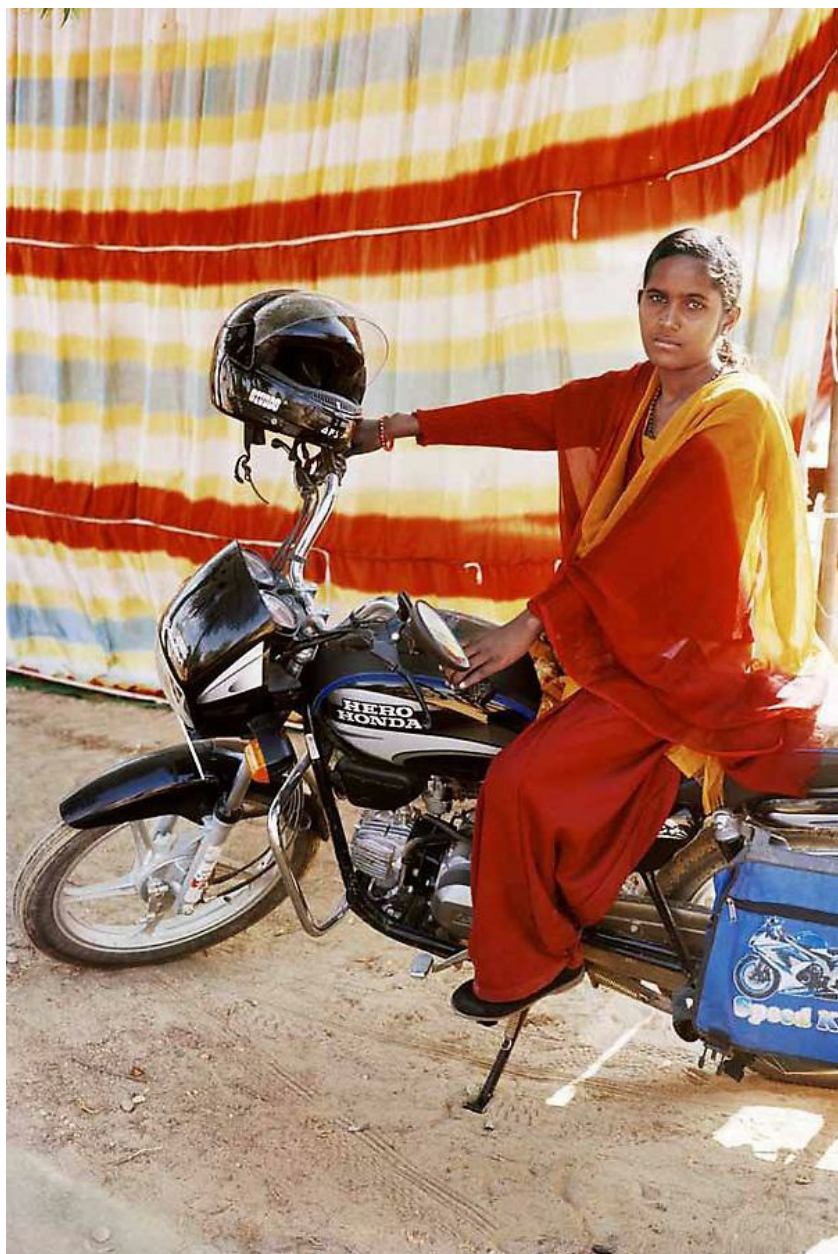

Thomas Erben Gallery

Gauri Gill
Anopi, 2010
Digital print on glass
10 x 6.5 in
25.4 x 16.5 cm
Edition of 12

Thomas Erben Gallery Inc.
526 West 26th Street, 4th floor
New York, NY 10001
212.645.8701
www.thomaserben.com
info@thomaserben.com