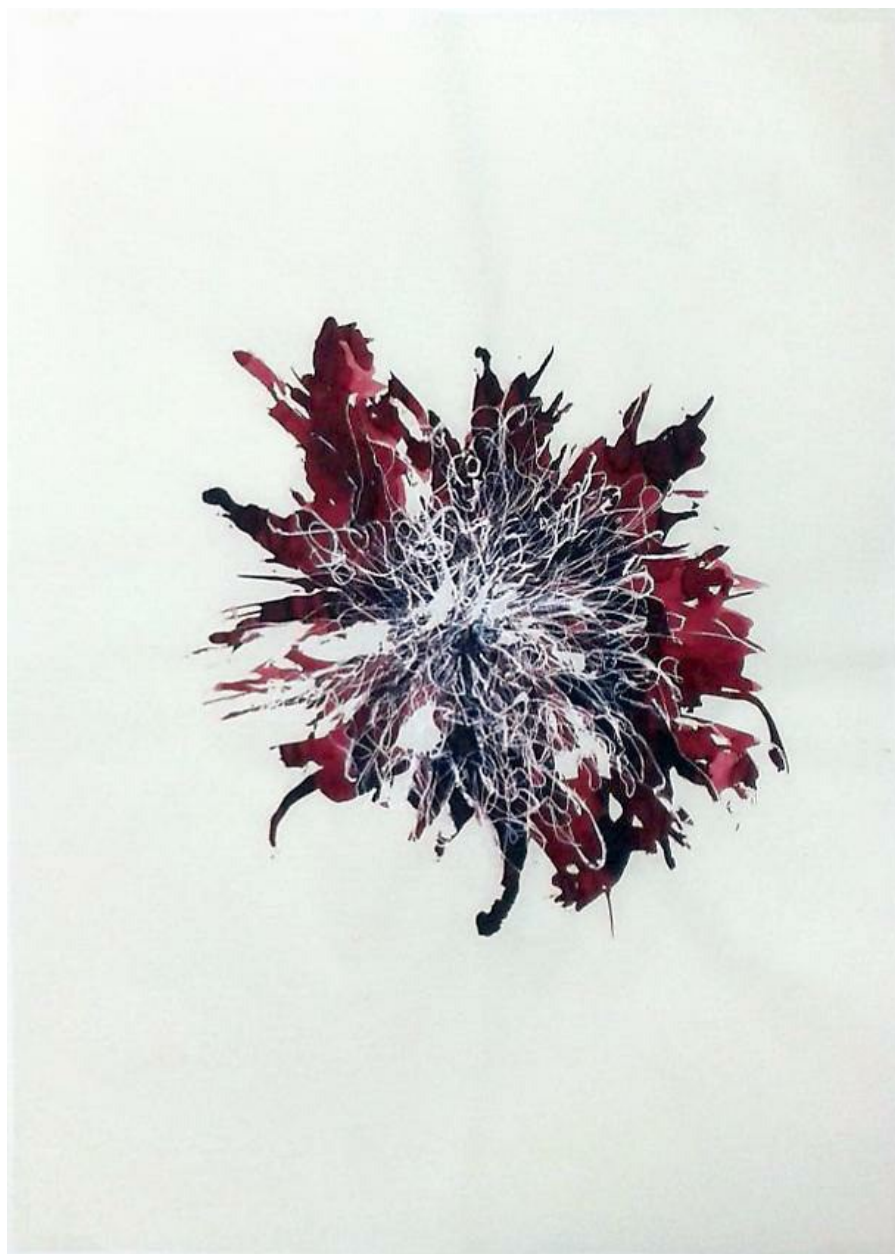

Thomas Erben Gallery

Aditi Singh
Untitled, 2013
Ink and wax pencil on German paper
39 x 28 in
99.1 x 71.1 cm

Thomas Erben Gallery Inc.
526 West 26th Street, 4th floor
New York, NY 10001
212.645.8701
www.thomaserben.com
info@thomaserben.com