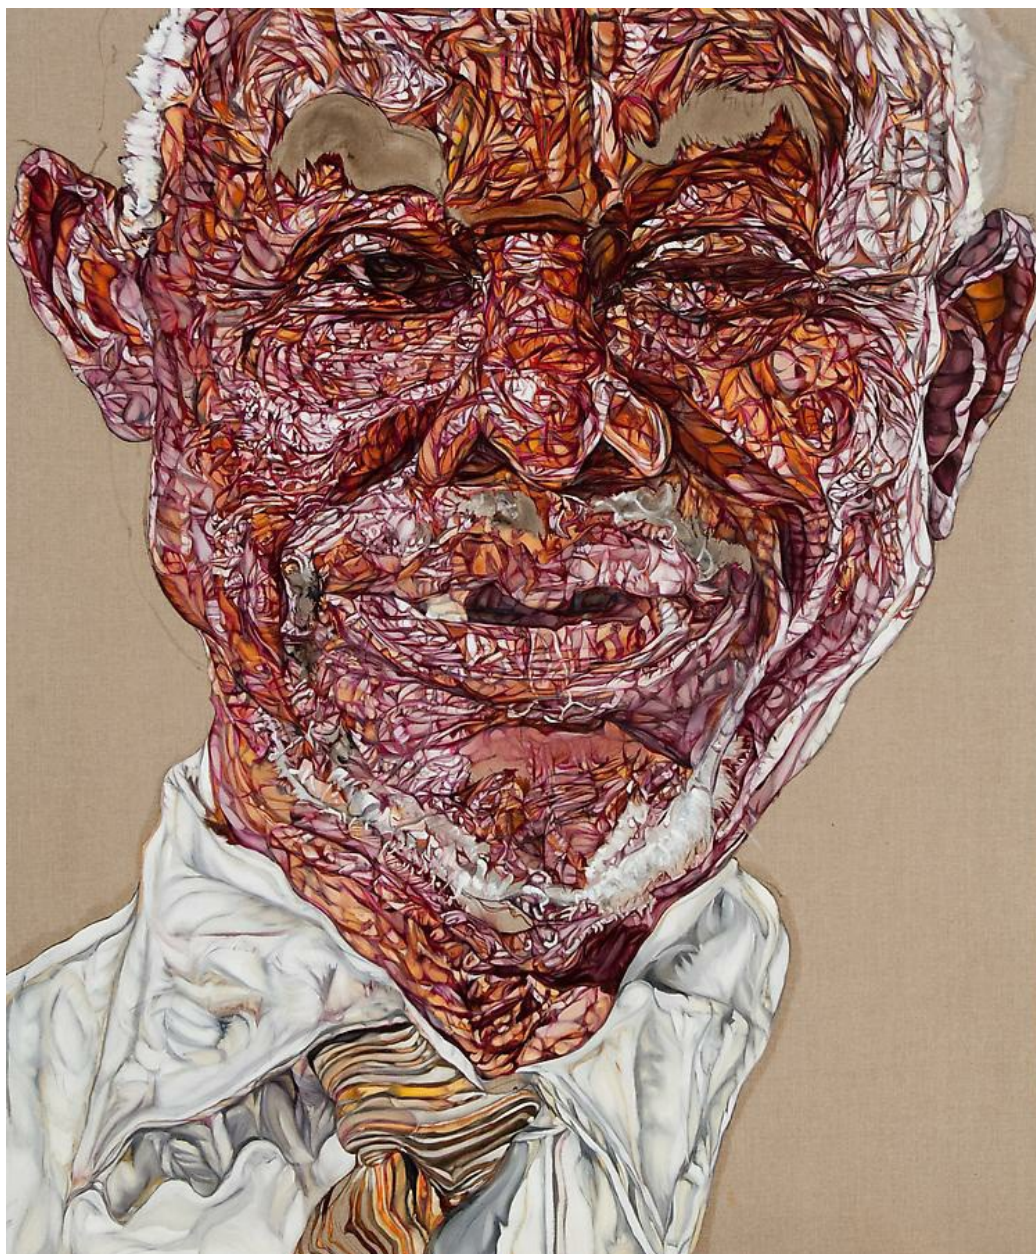

Thomas Erben Gallery

Schandra Singh
Man with a Tie, 2011
Oil on linen
72 x 60 in
182.9 x 152.4 cm

Thomas Erben Gallery Inc.
526 West 26th Street, 4th floor
New York, NY 10001
212.645.8701
www.thomaserben.com
info@thomaserben.com