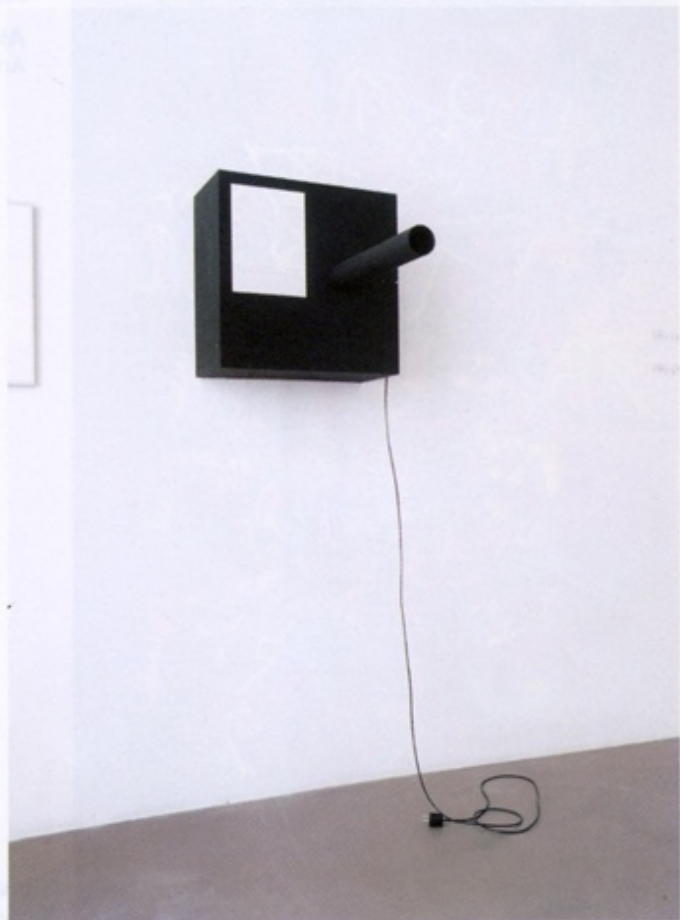

June 14 - July 28, 2000

Price range :

\$900 - \$15,000

Tom Wood, "New Brighton", 1986
C-print; Edition of 6 (2 AP)
13 x 11 in. (33 x 27,9 cm.)

Vargas-Suarez Universal, "Blueprints 1996-2000

Installation of 6 drawings installed with wall drawings, white carpet, bean bags and soundtrack; Dimensions vary

**Dona Nelson,
"Watery
Arrangement",
1992**

Muslin, acrylic on
canvas
60 x 80 in.
(152,4 x 203,2 cm.)

Andreij Monastyrskij, "Kanone", 1975
Edition of 10
25,2 x 21,2 x 21,2 in. (64 x 54 x 54 cm.)